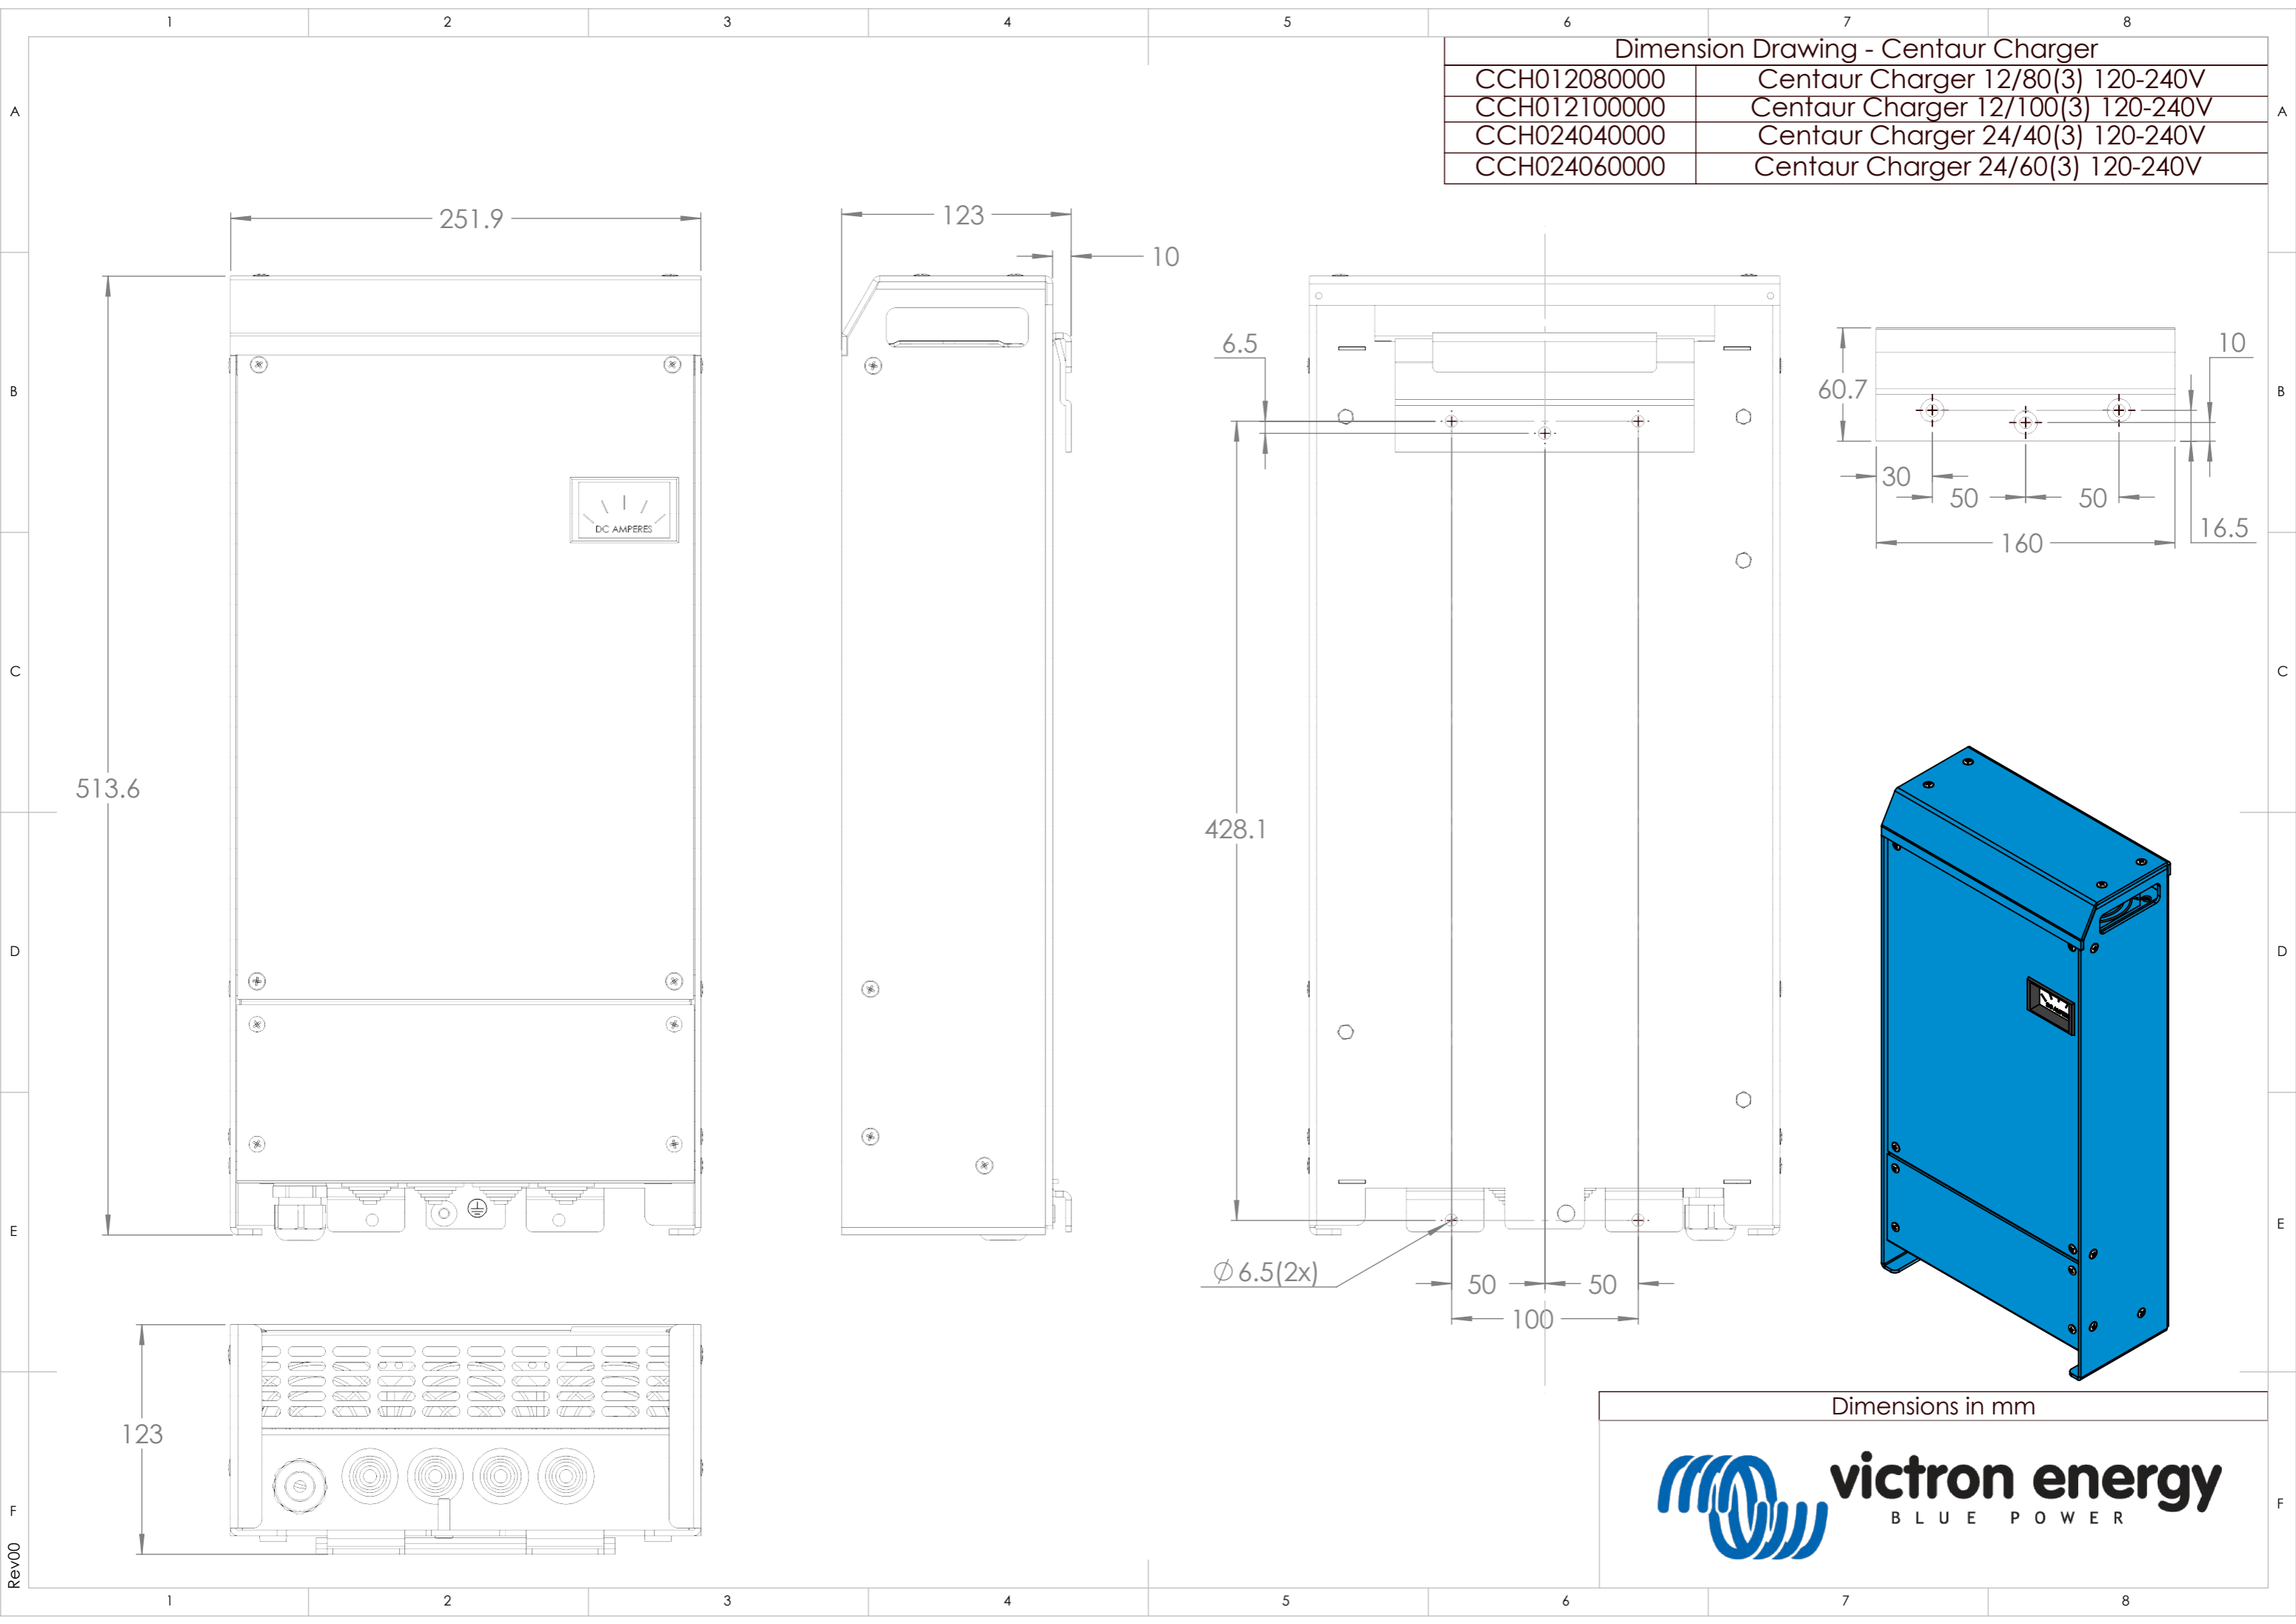

Dimension Drawing - Centaur Charger	
CCH012080000	Centaur Charger 12/80(3) 120-240V
CCH012100000	Centaur Charger 12/100(3) 120-240V
CCH024040000	Centaur Charger 24/40(3) 120-240V
CCH024060000	Centaur Charger 24/60(3) 120-240V

Dimensions in mm

Rev00